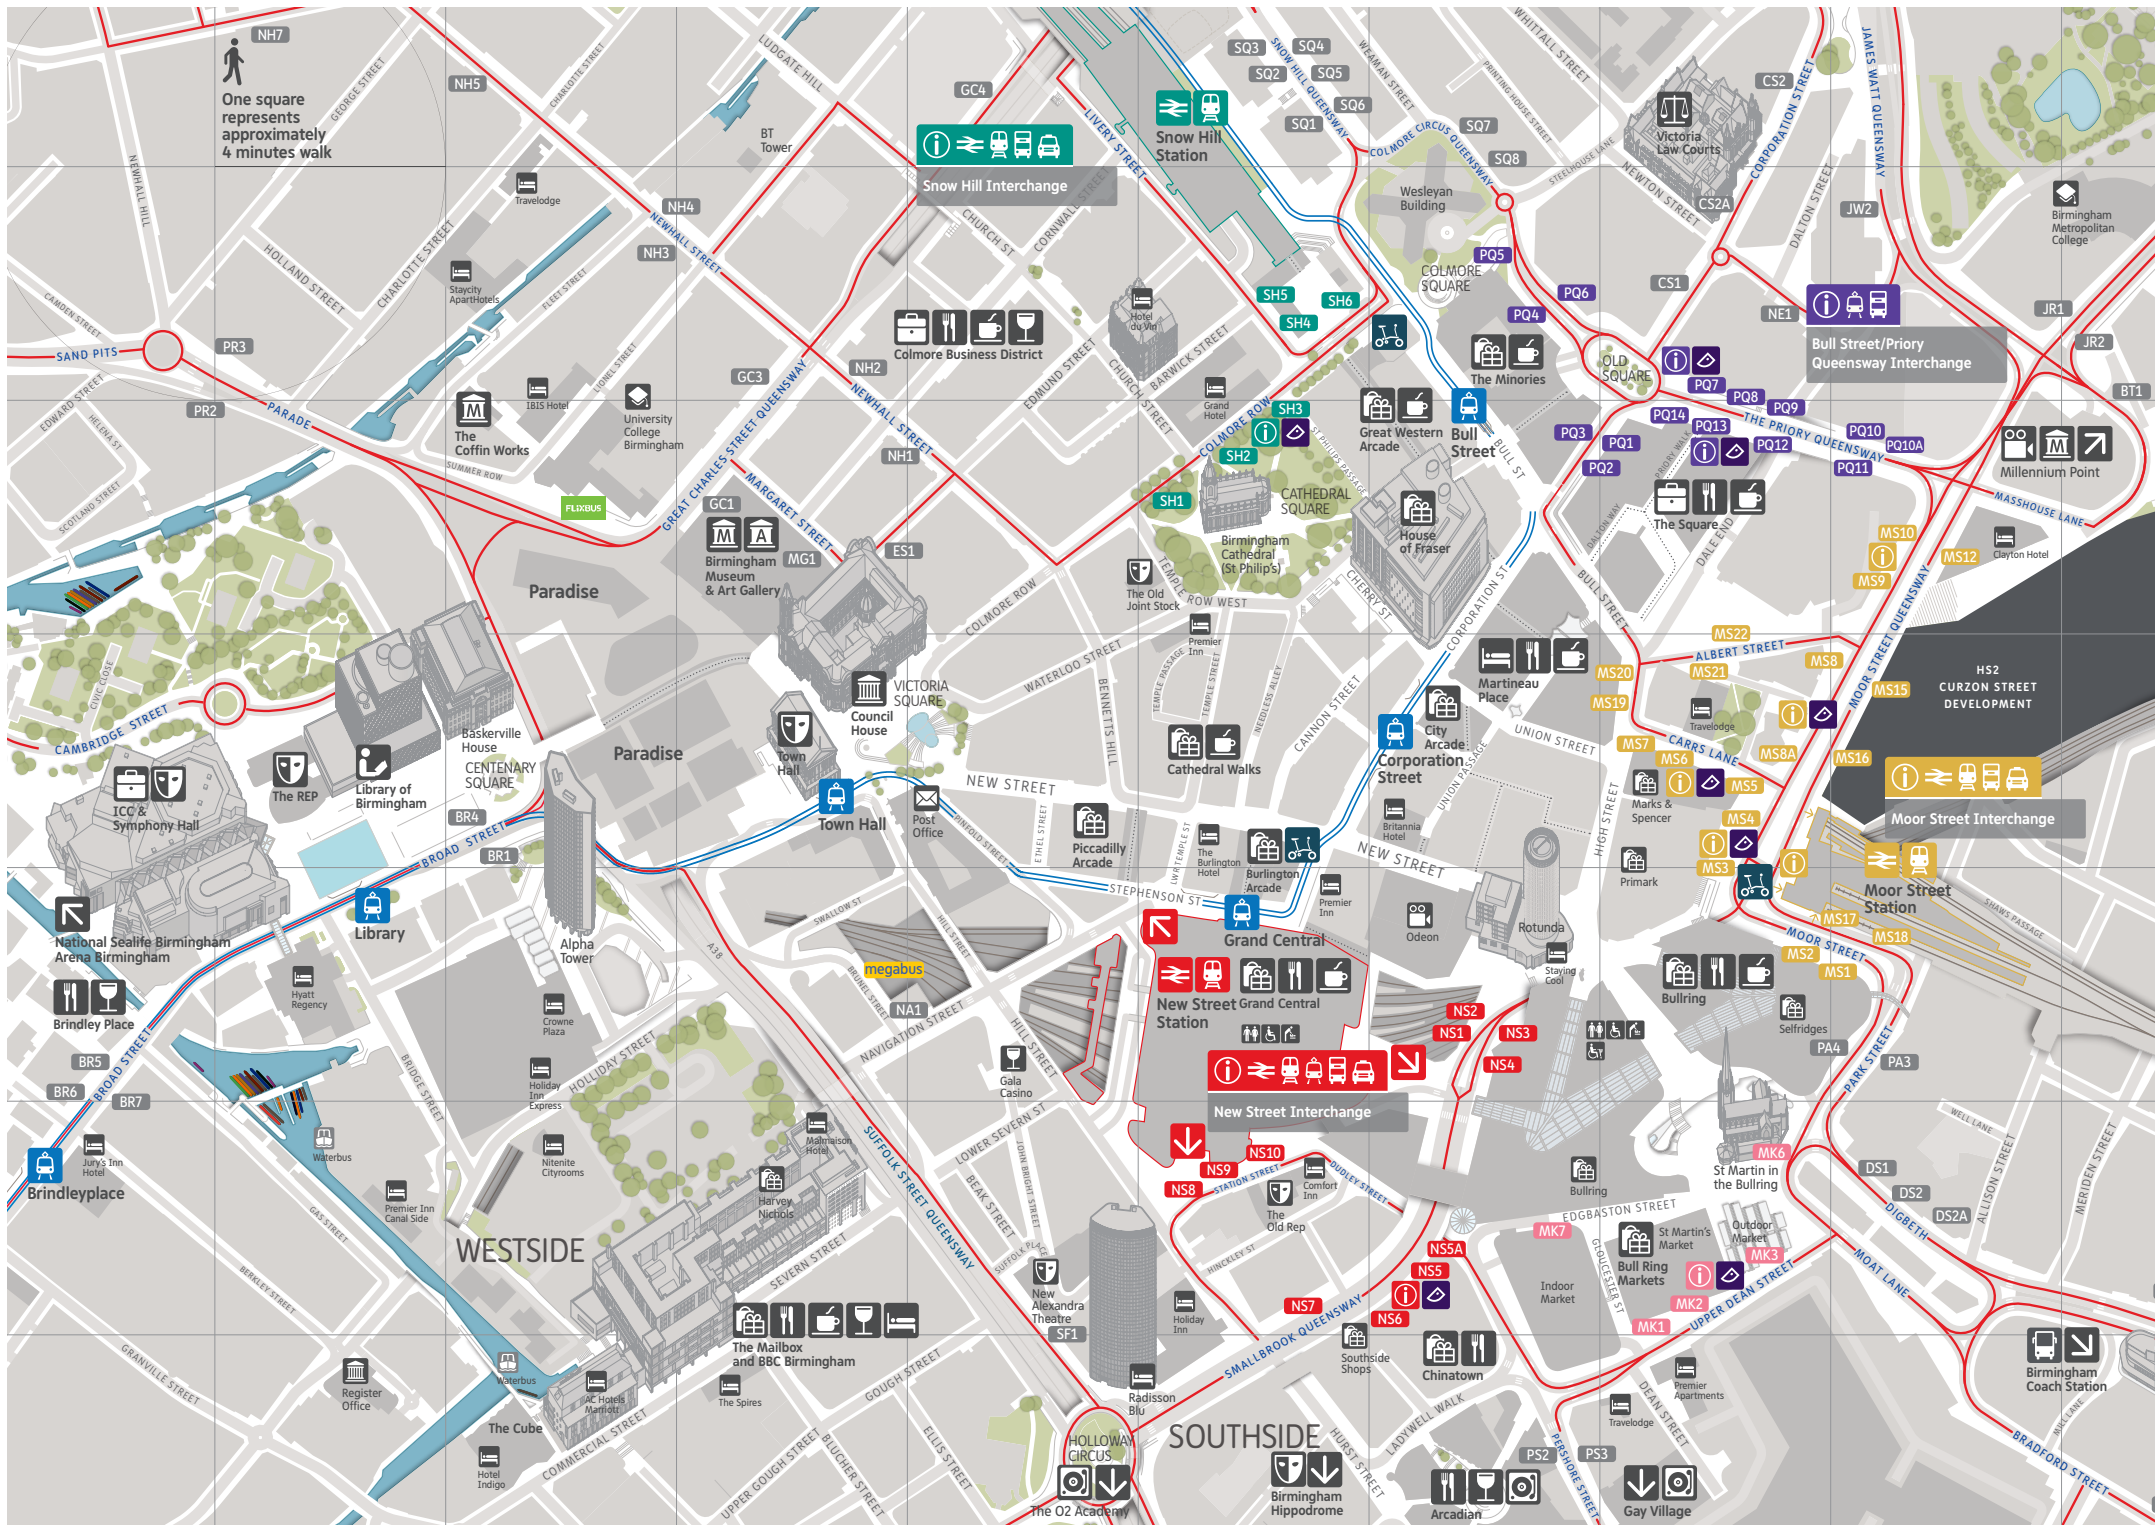

NH7
One square represents approximately 4 minutes walk

Birmingham City Centre

Map & guide

Bus services from City Centre

Service	Destination	Bus stop
2	Maypole	MS3 MS16 DS2
3	Yardley Wood	MS3 MS16 DS2
4, 4A	Solihull	MS5 MS16 DS2
5	Solihull	MS4 MS16 DS2
6	Solihull	MS4 MS16 DS2
7	Perry Common	SH6 SQ1
9	Stourbridge	SQ5 SH2 ES1 GC1 BR1 BR7
10	Quinton	SQ4 SH3 ES1 GC1 BR1 BR7
12, 12A	Dudley	SQ5 SH2 ES1 GC1 BR1 BR7
13, 13A	Oldbury/Blackheath	SQ5 SH2 ES1 GC1 BR1 BR7
14	Chelmsley Wood	PQ14 JR1
16, 16A	Great Barr/ West Bromwich	SQ6 PQ6 MS12 NS5 NS9 MK3 MS8 PQ5 SQ2
17	Tile Cross	MS18 DS2A
23	Bartley Green	SF1 NS7 NS1 MS21 PQ3 SH3 ES1 GC1 BR1 BR7
24	Quinton Road West	SF1 NS7 NS1 MS21 PQ3 SH3 ES1 GC1 BR1 BR7
33	Pheasey	PQ2 MS9 JW2
35	Hawkesley	MS1 NS4 NS8 PS3
45, 47	Longbridge	MS20 MS16 NS4 NS8 PS3
50	Druids Heath	MS2 DS1
51	Walsall	PQ2 MS9 JW2
52	Perry Beeches	SH4 SQ2
60	Cranes Park	MS18 DS2A
61, 63	Frankley	PQ8 MS16 NS3
65	Perry Common	PQ9 JW2
66	Sutton Coldfield	PQ10 JR1
67	Castle Vale	PQ9 JW2
68	Minworth	PQ9 JW2
74	Dudley	PQ4 SQ3
80	West Bromwich	NS10 MK2 NS4
82	Bearwood	SF1 NS7 NS1 MS8 PQ5 SH1 MG1 GC1 PR2
87	Dudley	SF1 NS7 NS1 MS8 PQ5 SH1 MG1 GC1 PR2
94, 95	Chelmsley Wood	PQ12 JR1
97, 97A	Chelmsley Wood	MS7 PQ3 MS16 DS2A
101	Handsworth	SQ4 SH1 NH1 NH3 NH5 NH7
110	Tamworth	PQ11 CS1 CS2
126	Dudley	SQ5 SH2 ES1 GC1
907	Sutton Coldfield	PQ2 MS9 JW2
934, 935	Walsall	MS22 MS9 JW2
936	Brownhills West	MS22 MS9 JW2
937, 937A	Brownhills West	MS22 MS9 JW2

Ring-and-Ride buses	MS19 MK7
National Express coaches	
megabus stop	megabus
Flixbus stop	FLIXBUS

Key

Bus served roads	COLMORE ROW
Interchange Information point	
Swift Collector	
Brompton Bike	

Explore Brum with Brompton