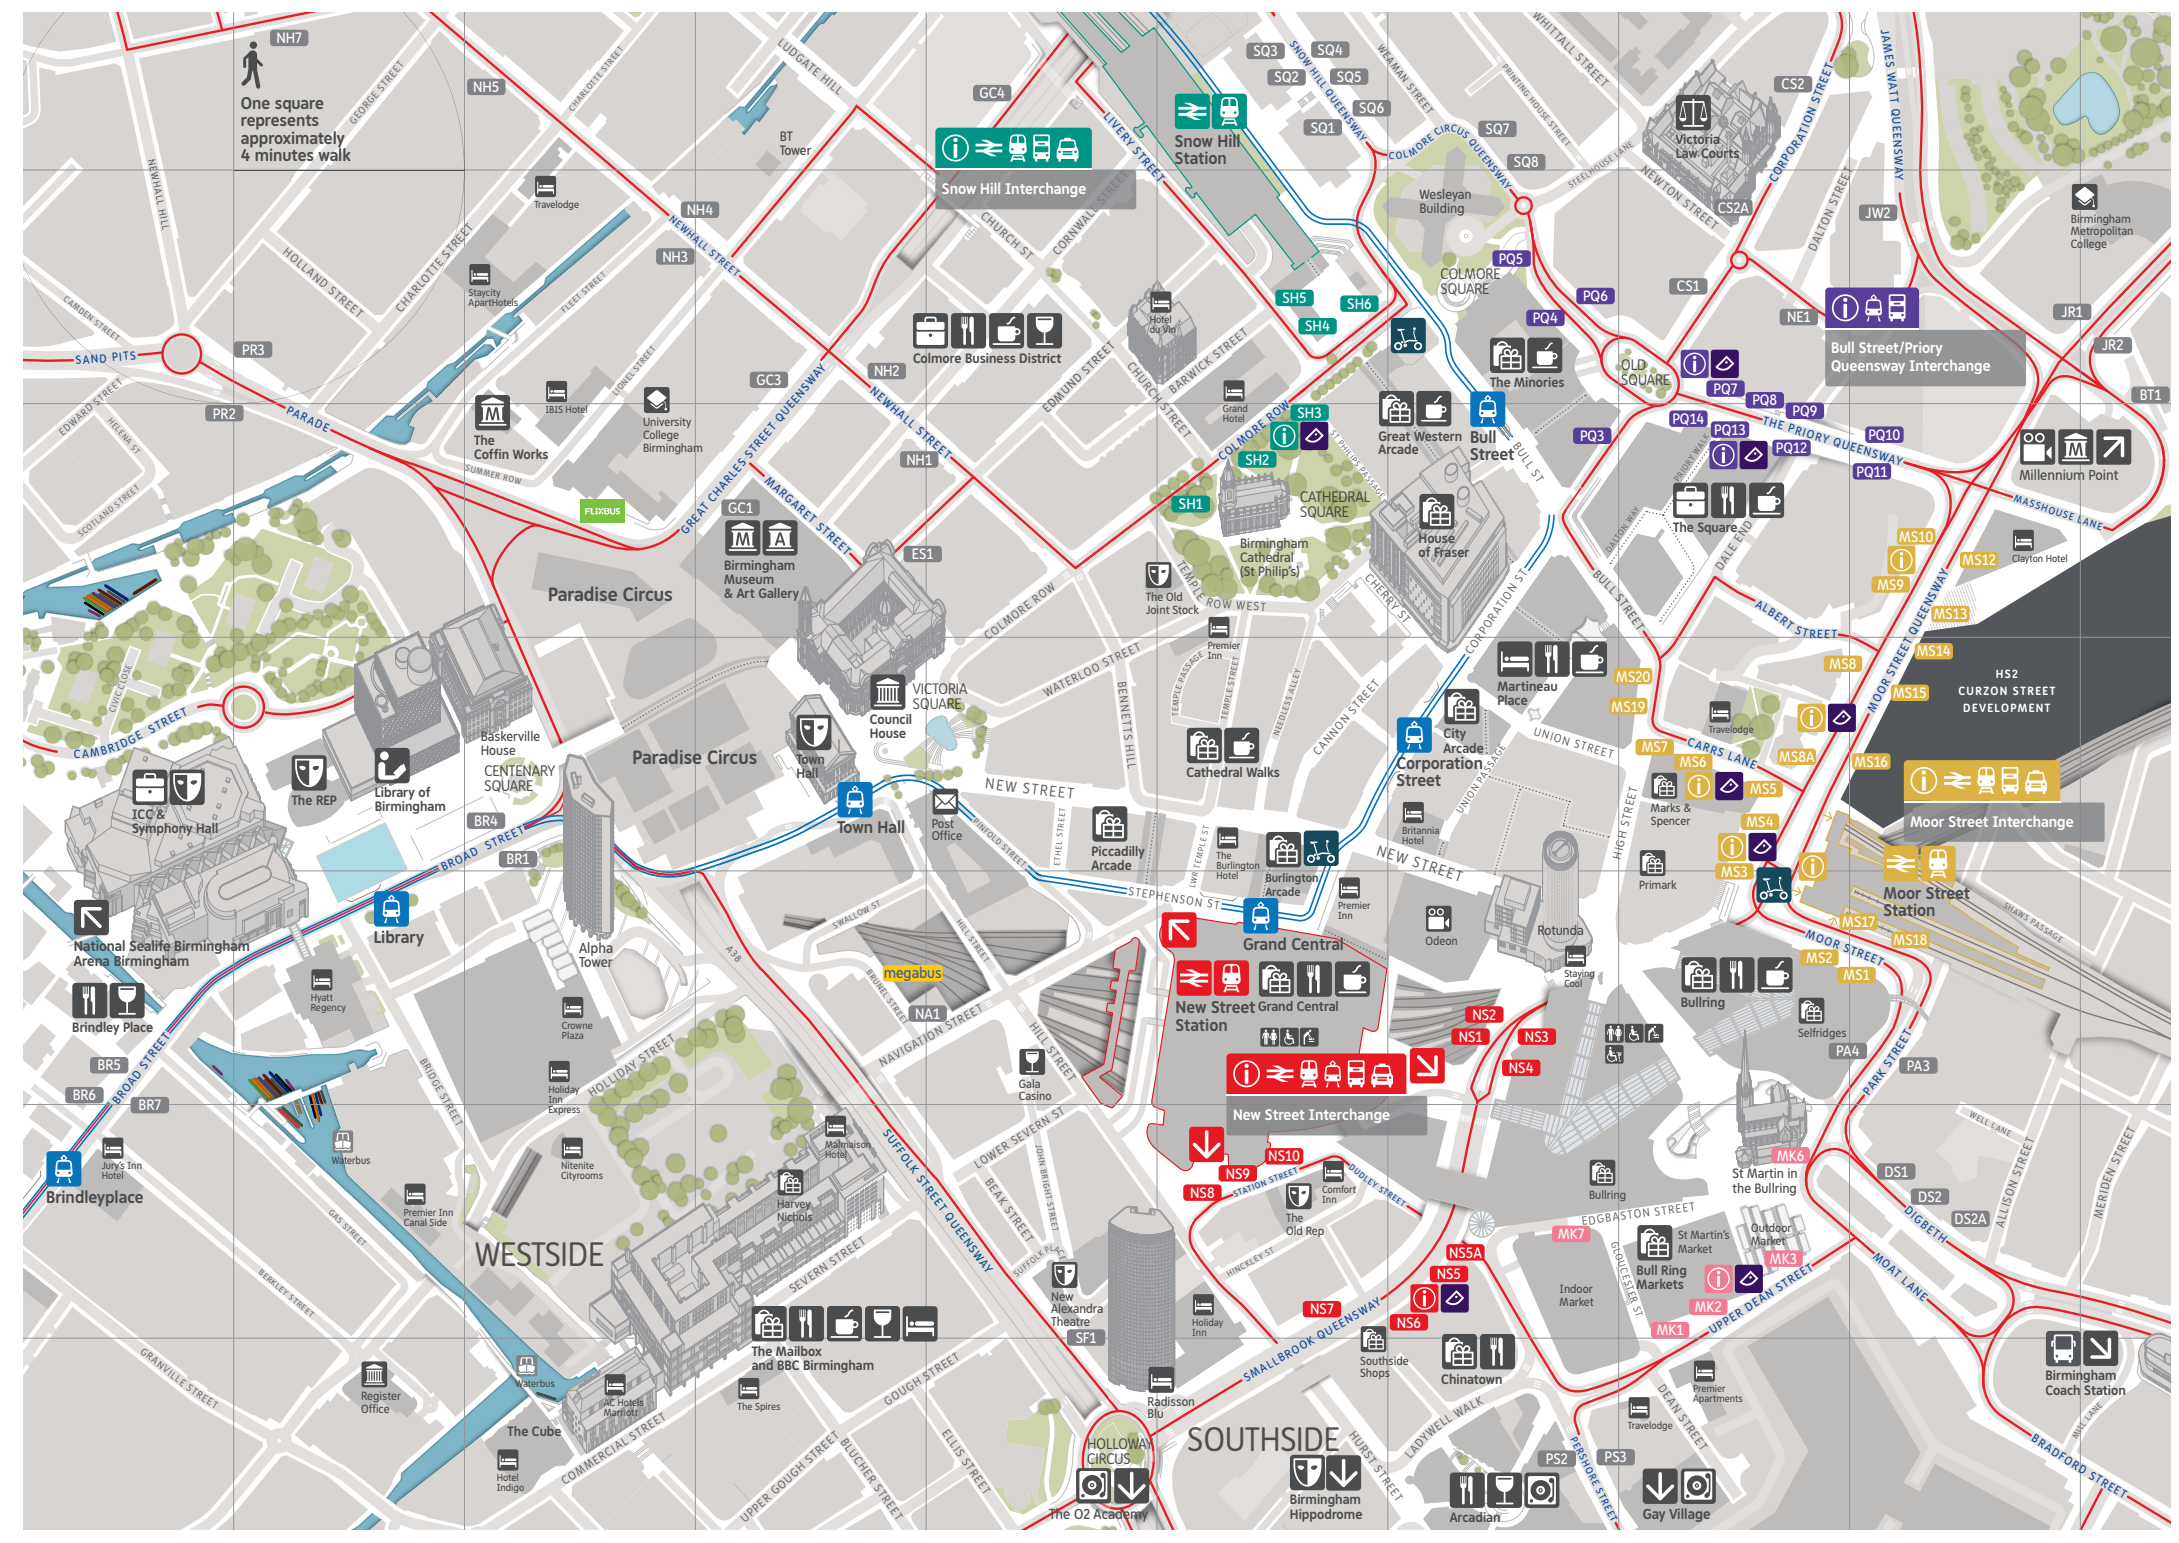

NH7  
One square represents approximately 4 minutes walk

Snow Hill Interchange

Bull Street/Priory Queensway Interchange

Moor Street Interchange

New Street Grand Central Station

New Street Interchange

Paradise Circus

Chinatown

Birmingham Hippodrome

Victoria Law Courts

House of Fraser

City Arcade Corporation Street

Rotunda

St Martin's Market

Indoor Market

Gay Village

Birmingham Metropolitan College

Millennium Point

Clayton Hotel

Moor Street Station

Selfridges

Outdoor Market

Premier Apartments

# Birmingham City Centre

Map & guide