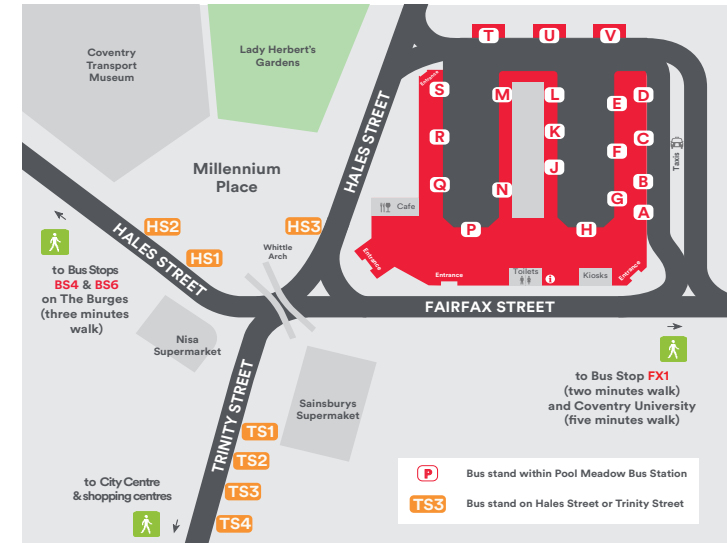

Get free travel to work*

Workwise can help you on the way to your new job with incredible discounts

workwise tfwm.org.uk/workwise

*Available on selected tickets. Terms and conditions apply.